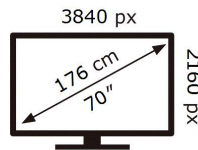

ENERGY

SAMSUNG

UE70AU8072U

154 kWh/1000h

ABCDEF **G**

251 kWh/1000h

2019/2013